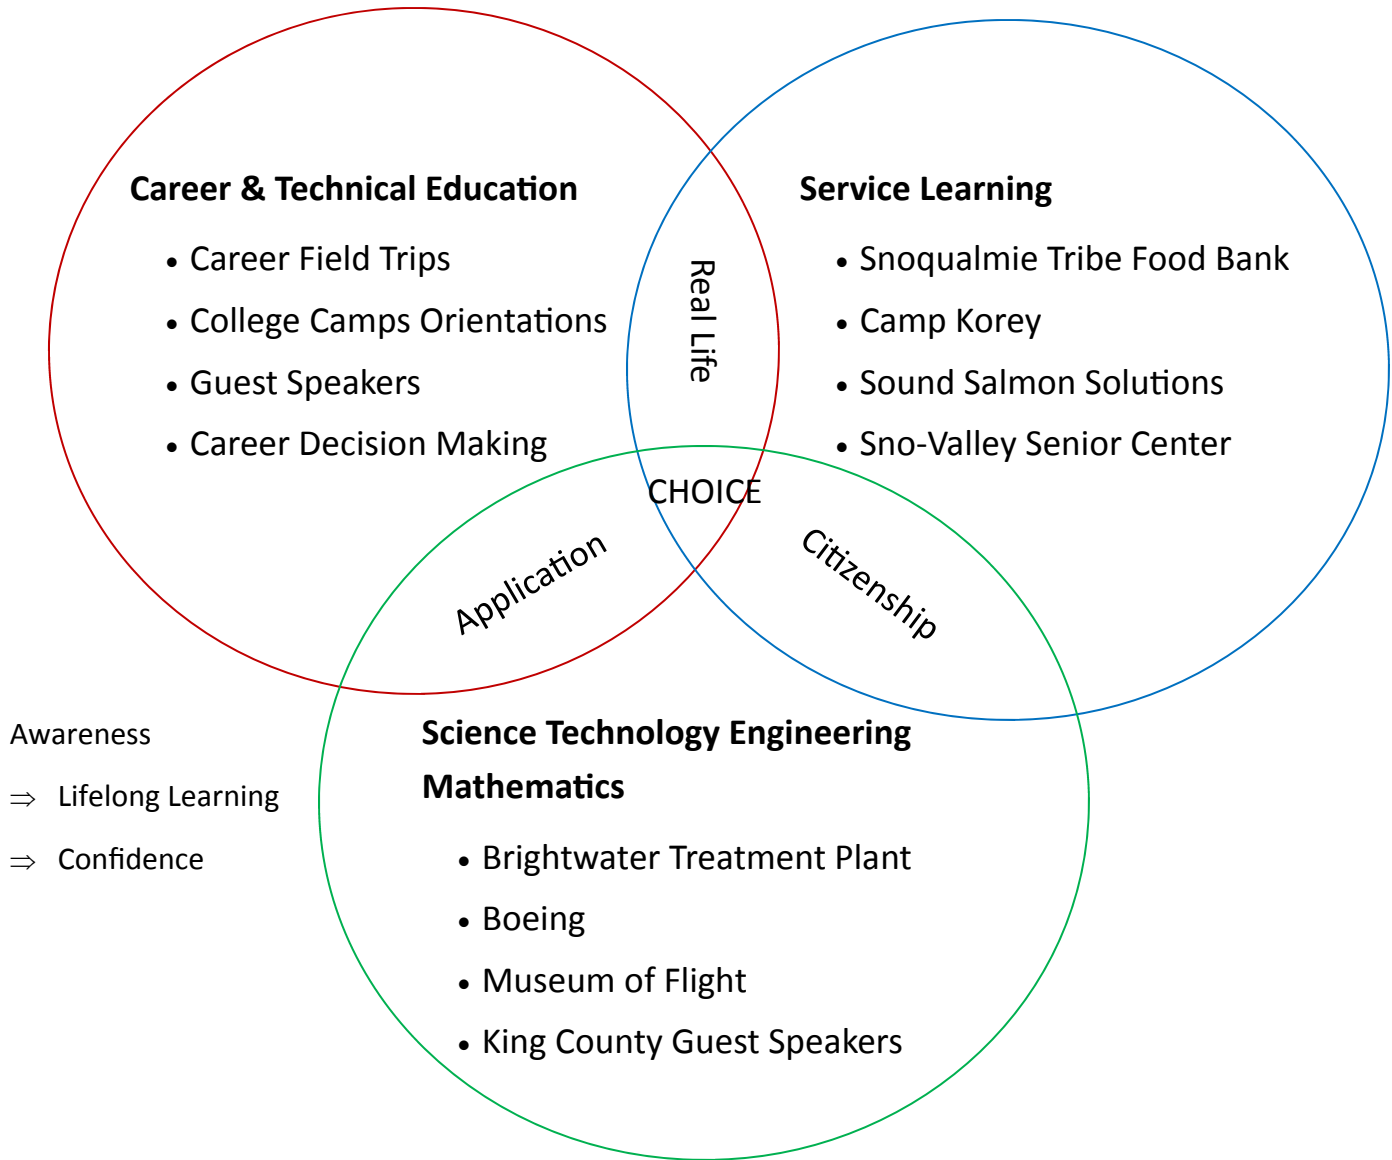

# Experiential Education

“Infusing direct experience with the learning environment.”

CHOOSING HEIGHTENED OPTIONS FOR  
INDIVIDUALLY CENTERED EDUCATION

Riverview Learning Center ~ 32302 NE 50th Street ~ Carnation, WA 98014